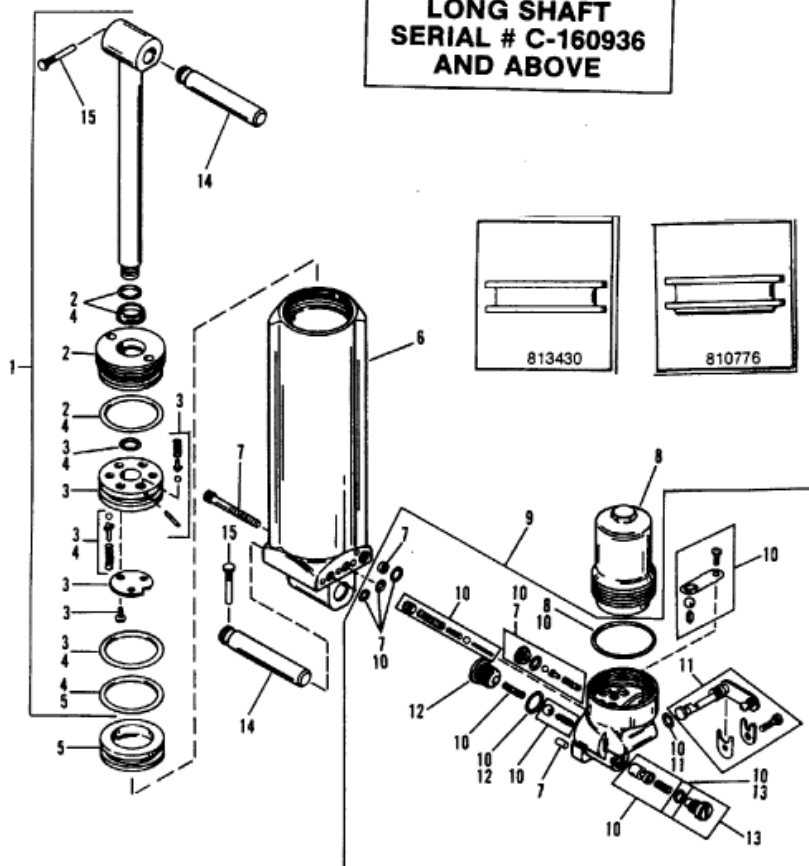

Note: To insure ordering correct Memory Piston, check and compare to drawings shown.

**LONG SHAFT
 SERIAL # C-160936
 AND ABOVE**

19268

Parts List						
Ref	Class	Part	Description	Qty	Comment	Footnote
1		813427	SHOCK ROD ASSEMBLY KIT	1		
2		813428	CYLINDER END CAP ASSEMBLY	1		
3		813429	SHOCK PISTON ASSEMBLY	1		
4		813432A 1	CYLINDER REBUILD KIT	1		
5		813430	MEMORY PISTON KIT (SEE NOTE)	1		
5		810776	MEMORY PISTON KIT (SEE NOTE)	1		
6		810777	CYLINDER KIT	1		
7		813433A 1	SCREW AND SEAL KIT, CYLINDER	1		
8		813454A 1	ACCUMULATOR	1		
9		813455	VALVE BLOCK ASSEMBLY	1		
10		813456A 1	REPAIR KIT, VALVE BLOCK	1		
11		813457A 1	CAM ASSEMBLY KIT	1		
12	22	813458	PLUG KIT	1		
13	22	813459	PLUG KIT	1		
14	17	19607	PIN	2		
15	17	19603	PIN, Groove	2		
-		19300A 1	TILT PUMP, COMPLETE	1	INCLUDES ALL PARTS ON THIS	